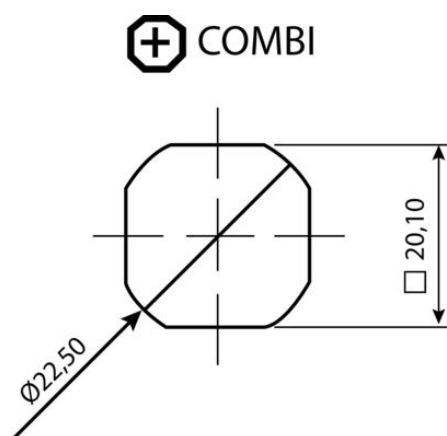

## COMPRESSION LATCH 35MM

241387-01

Compression lock 35mm, Hexagon 11, Chrome plated

- 35.5mm housing
- IP65
- 90°
- Compact
- 6mm compression

### PRODUCT DESCRIPTION

Compression latch closes with a single continuous 180° turn. First 90° moves the cam, second 90° enables a compression of 6 mm. The latch is delivered fully assembled and cam is ordered separately. Protection class IP65 / NEMA 4.

### TECHNICAL DATA

<b>Configurable</b>	No
<b>Material lock housing</b>	Zinc, chrome
<b>Material nut</b>	Zinc plated, Zinc

IP65