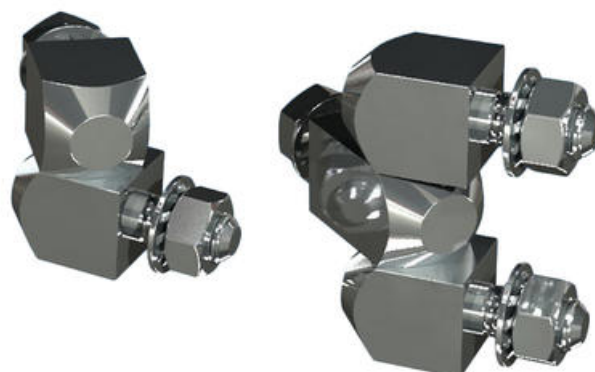

## EXTERNAL FIXED/LIFT-OFF BOLT-ON HINGE 180°

322109

External bolt-on hinge, 180°, 2 part lift off hinge, 20x32mm

- For external installation
- Steel, brass
- Left or right installation

### PRODUCT DESCRIPTION

Block hinge from Industrilås for external mounting.

Can be mounted universal right or left mounting.

This hinge provides an opening angle of 180°.

The two-piece version is detachable.

The three-piece version is not removable, i.e. "fixed".

The hinges are delivered unassembled.

M5 nuts and washers for mounting are included.

#### MATERIAL:

Hinges and M5 nuts: Steel e.g.

Shaft and washer: Brass, FZB