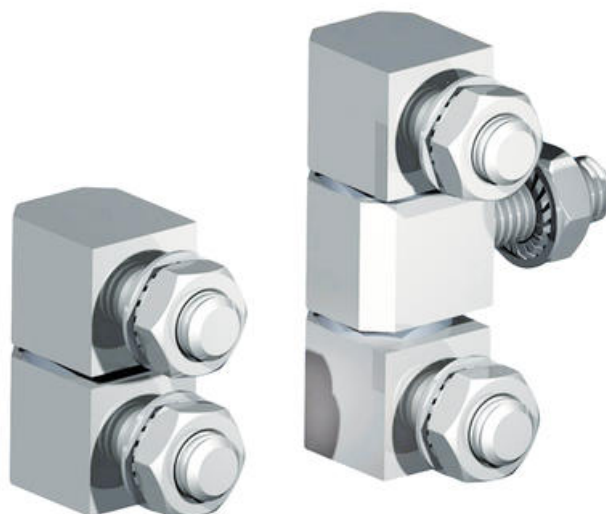

EXTERNAL STAINLESS BOLT-ON HINGE 180°

323018

External bolt-on hinge, 180°, 3-part hinge, SS 303, fixed

- Stainless or acid resistant
- Surface installation on the door
- Two block is lift-off variant

PRODUCT DESCRIPTION

TECHNICAL DATA

Material	Stainless steel AISI 304
Opening angle	180 °