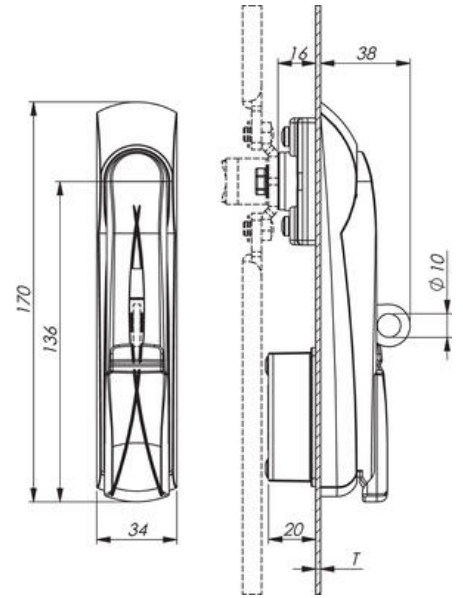

**VISION SWING HANDLE STAINLESS
STEEL IP69K**

123031210-C47U

Vision swing handle, SS316, 90°, 0.8-1.5mm, recessed
hexagon 8/3mm pin

- IP69K
- Cylinder or stake
- Acid-resistant steel
- 90° clockwise or counterclockwise

PRODUCT DESCRIPTION

Recessed spaniel handle for 40 mm profile cylinder and rule. Made of acid-proof steel.

- Acid resistant
- IP69K
- For rule
- With or without dust cover
- 90° clockwise or counterclockwise rotation

TECHNICAL DATA**Material**

Stainless steel 316

**IP69K**

IP69K