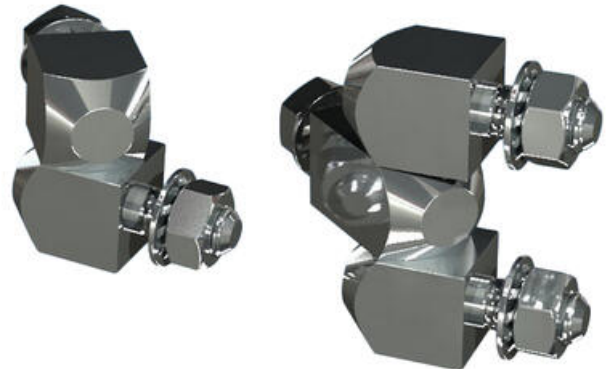

## EXTERNAL FIXED/LIFT-OFF BOLT-ON HINGE 180°

322109

External bolt-on hinge, 180°, 2 part lift off hinge, 20x32mm

- For external installation
- Steel, brass
- Left or right installation

### PRODUCT DESCRIPTION

Block hinge from Industrilås for external mounting.  
 Can be mounted universal right or left mounting.  
 This hinge provides an opening angle of 180°.  
 The two-piece version is detachable.  
 The three-piece version is not removable, i.e. "fixed".  
 The hinges are delivered unassembled.  
 M5 nuts and washers for mounting are included.

#### MATERIAL:

Hinges and M5 nuts: Steel e.g.  
 Shaft and washer: Brass, FZB

### TECHNICAL DATA

Material hinge	Zinc-plated steel
Material of shaft	Brass
Material washer	Brass