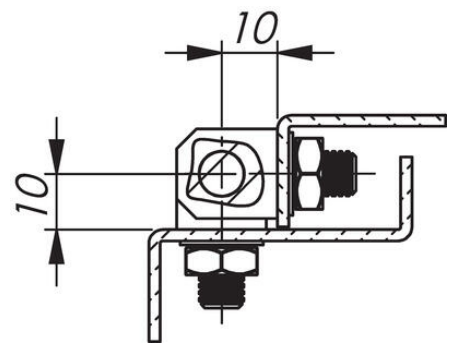

**EXTERNAL STAINLESS BOLT-ON HINGE
180°**

323018
External bolt-on hinge, 180°, 3-part hinge, SS 303,
fixed

- Stainless or acid resistant
- Surface installation on the door
- Two block is lift-off variant

**PRODUCT DESCRIPTION****TECHNICAL DATA**

Material	Stainless steel AISI 304
Opening angle	180 °

B