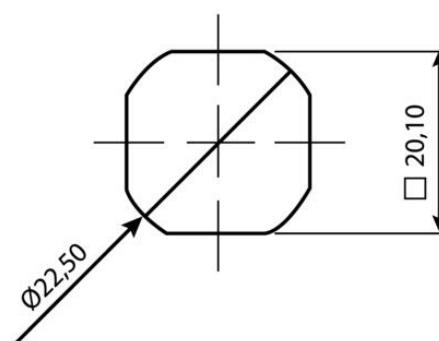

## QUARTER-TURN CLASSIC EXTENDED 30MM LOCK

2102-008220-1645

Quarter turn 30mm, zinc chrome, square8/M6, IP54 enclosed cam, 16/45mm

- 30mm lock housing
- IP65
- For insulated doors
- Extended lock housing
- Configurable

The lock can be delivered unassembled, pre-assembled with an enclosed rule or in fully assembled condition.

90° lock with extended lock housing for insulated hatches and doors. Lock housing 45.5 mm can be fitted with fork spring for door thickness 29, 32 or 39 mm. Lock housing 56.5 can be fitted with fork spring for door thicknesses 40, 43 and 50 mm.

Fork spring is ordered separately (Art. no. 271105).

SM= Standard nut.

JM= Ground nut.

### TECHNICAL DATA

<b>Configurable</b>	Yes
<b>Dimension H</b>	16 mm
<b>Dimension L</b>	45 mm
<b>Material lock housing</b>	Zinc, chrome
<b>Material rule</b>	Steel
<b>Opening angle</b>	90 °

AAAD	Adress	Q	Material	CC	Insert	Q	Wash	Inserting	W	Wegel	Winkel	Winkel	Winkel
2102	2102-008220-1645	1	SM	SM	SM	SM	SM	SM	SM	SM	SM	SM	SM
2102	2102-008220-1645	1	SM	SM	SM	SM	SM	SM	SM	SM	SM	SM	SM
2102	2102-008220-1645	1	SM	SM	SM	SM	SM	SM	SM	SM	SM	SM	SM
2102	2102-008220-1645	1	SM	SM	SM	SM	SM	SM	SM	SM	SM	SM	SM
2102	2102-008220-1645	1	SM	SM	SM	SM	SM	SM	SM	SM	SM	SM	SM