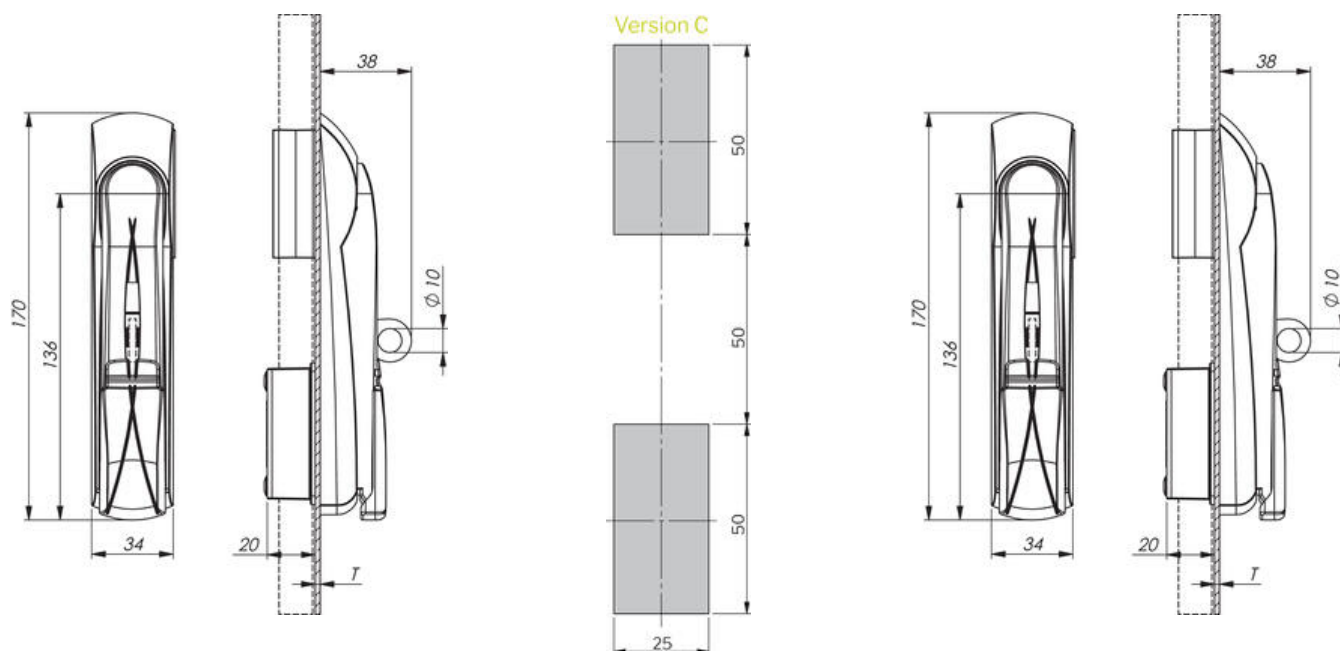

VISION SWING HANDLE STAINLESS STEEL IP65

123031820-C01U

Vision swing handle, SS316, 1.6-2.5mm, hexagon 11, no dust cover

- IP65
- Cylinder or stake
- Acid resistant stainless steel
- 90° clockwise or counterclockwise

PRODUCT DESCRIPTION

Acid-resistant Vision Swing Handle for 40 mm profile cylinder or insert. Compatible with control mechanism/rod steering. For a complete espagnolette system, complete with Vision Classic, Inside or Outside.

- Acid resistant
- IP65
- For control mechanism
- With or without dust cover
- 90° clockwise or counterclockwise rotation

TECHNICAL DATA

Material

Stainless Steel SIS2350 (316)

Version C