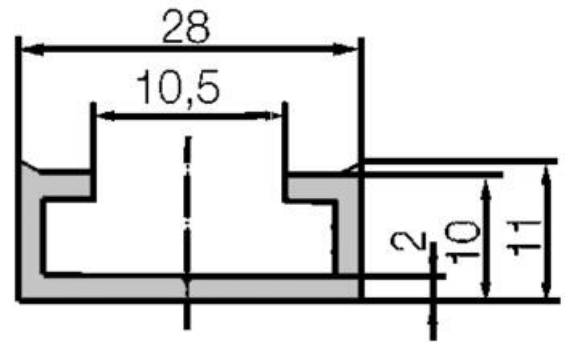

GELBAU - MOUNTING RAIL CLAMPS

3045.1219

C Rail Aluminium for 21mm Profile (2m Lengths)

PRODUCT DESCRIPTION

TECHNICAL DATA

Fits to	21 mm
Material	Aluminium