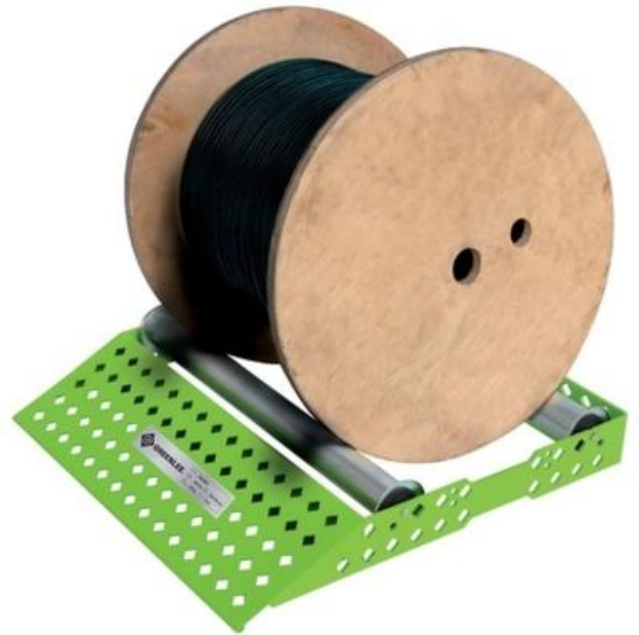

Klauke

EASY ROLLER CABLE DRUM UNWINDER

52055383

Easy Roller Cable drum unwinder

- Very robust and lightweight design
- 30% less weight than conventional cable drum unwinder, one of the lightest unwinders on the market
- Ramp with shallow angle for easy coiling and uncoiling of the cable drum
- Possible to fit to the cable drum diameter
- Use of high-quality bearings, allowing the drum to be unwound quickly and easily

PRODUCT DESCRIPTION