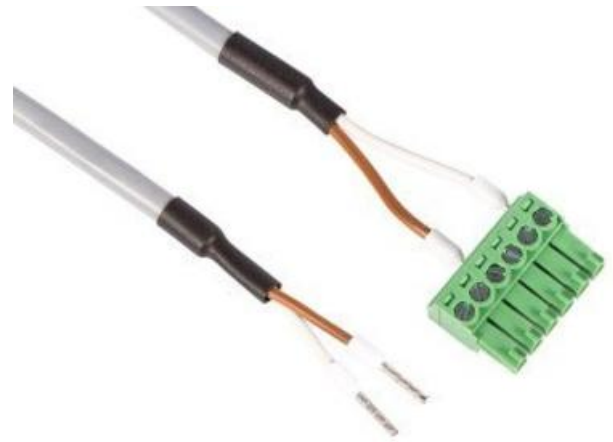

BASLER SLP CABLES

2200000330

Basler SLP Cable TBL-L/open, 1.5m

- 1.5m cable length
- Premium lighting cables
- SLP connector
- Open wire for connection to lighting

PRODUCT DESCRIPTION

TECHNICAL DATA

Connector

TBL-L/open