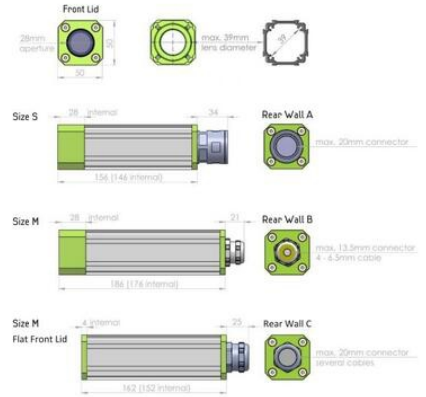

Accessories:

Product	Image	Order No.	Product	Image	Order No.	Product	Image	Order No.
Air Nozzle		50.100.023	28mm PA Tube		20.000.006	Mounting Kit 27		5.270.000
Deflection Mirror 90°		20.020.004	Mounting Kit 21		5.210.000	Mounting Kit 28		5.280.000
30/40mm Bracket		10.062.979	Mounting Kit 22		5.220.000	Mounting Kit 29		5.290.000
Surcharge Dome		20.000.092	Mounting Kit 24		5.240.000			

Order Numbers: