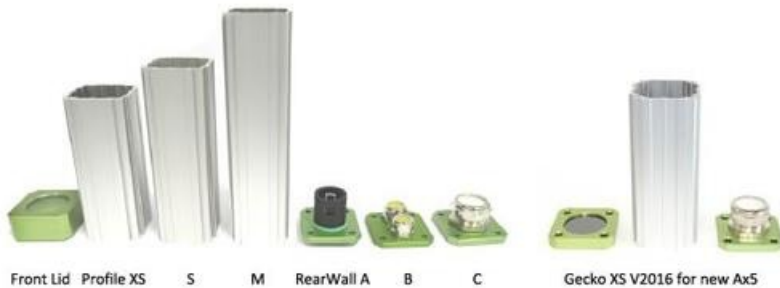

Order Numbers:

Product ID	Camera Height in cm	Rear Wall	Length
2	X.X	A: 20 B: 21 C: 22	XS: 188 S: 218 M: 268

TECHNICAL DATA

Height	66 mm
Housing material	Anodised aluminum
Inner length	178 mm
IP class	IP66
Length	190 mm
Max camera height	53 mm