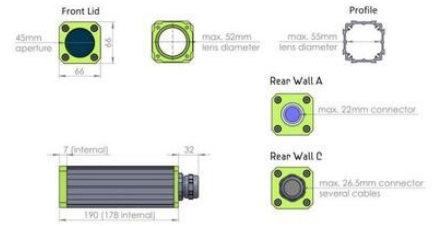

Accessories:

Product	Image	Order No.	Product	Image	Order No.	Product	Image	Order No.
Air Nozzle		50.100.025	Sun Roof Size S		20.010.001	Mounting Kit 6		5.060.000
2" Wind Curtain		50.100.010	Sun Roof Size M		20.010.002	Mounting Kit 7		5.070.000
Tube Wind Curtain 2"		50.100.017	Sun Roof Size L		20.010.003	Mounting Kit 9		5.090.000
Pneumatic Shutter		50.200.010	Corrugated Tube 28mm		20.000.006	Mounting Kit 10		5.100.000
Deflection Mirror 50°		20.020.004	Orca Adapter		15.030.002	Mounting Kit 15		5.150.000
Cooling Module		60.100.010	Mounting Kit 1		5.010.000	Mounting Kit 16		5.160.000
EI Heating Plate		70.100.010	Mounting Kit 2		5.020.000	Mounting Kit 17		5.170.000