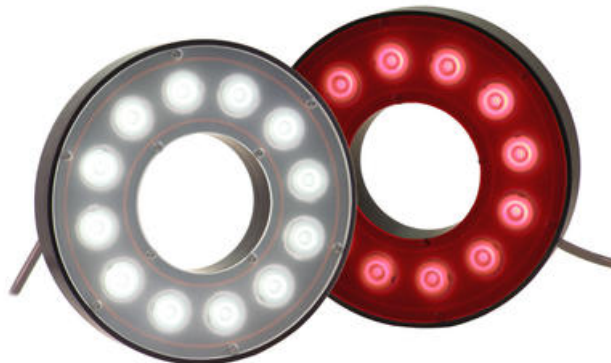

## ADVANCED ILLUMINATION RL113 BRIGHT FIELD RING LIGHT

High Performance

RL113-470C5  
Ai Bright Field Ring Light, Blue, C5

- High intensity from a long working distance - 45,500 lux from 300mm (12")
- IP67 compliant design; washdown capabilities
- Previous RL113 Derivative: RL169