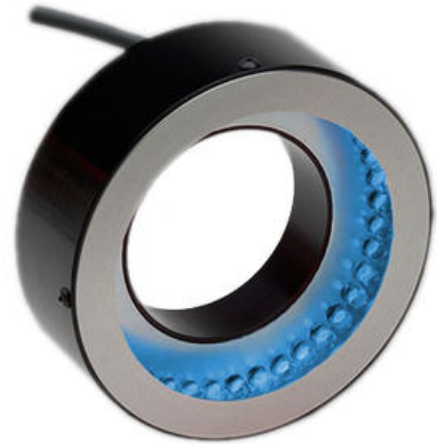

ADVANCED ILLUMINATION RL3940 DARK FIELD RING LIGHTING

Powerful

RL3940-47024
AI RL3940 470 24V

- Lighting for low angles in a compact format, only 100 mm in diameter

PRODUCT DESCRIPTION TECHNICAL DATA

TECHNICAL DATA

Wavelength	470
-------------------	-----