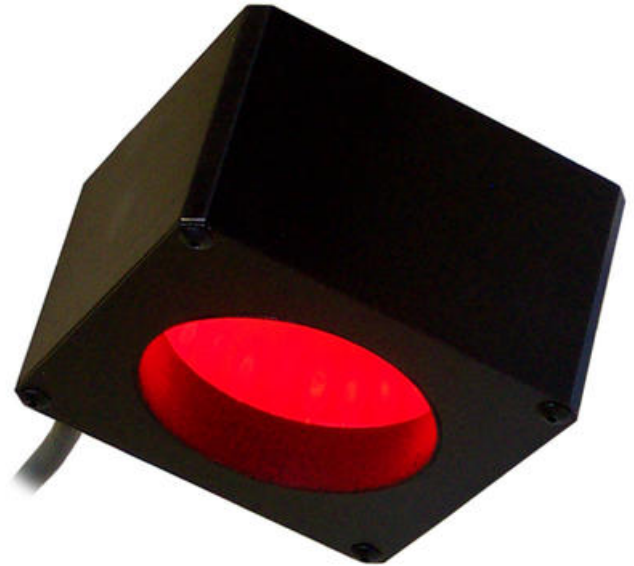

## ADVANCED ILLUMINATION DL2230 DIFFUSE LIGHT

General Purpose

DL2230-470I3  
Ai Diffuse Light, Blue, I3

- A modified, extremely efficient integrating light source
- Compact, space saving design - ideally suited for inspecting small, specular objects
- Wide range of wavelengths