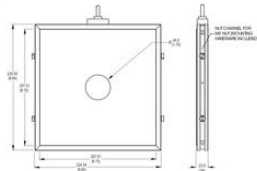

# ADVANCED ILLUMINATION FD 2D EXPANDABLE DIFFUSE LIGHTS

Back Lit Flat

FD0808-470IC

Ai Flat Diffuse Light, 8"x8", Blue, ICS2

- Space saving design for illuminating highly reflective objects
- Diffuse illumination in 1" x 1" increments; Sizes from 4" x 4" to 22" x 34" (even) or 3" x 3" up to 21" x 33" (odd)
- Space saving design

### TECHNICAL DATA

<b>Wavelength</b>	470
-------------------	-----

Dimensional Information

STANDARD CABLE LENGTH: 1.5 Meter (5P)

DIMENSIONS ARE IN MILLIMETERS (INCHES)