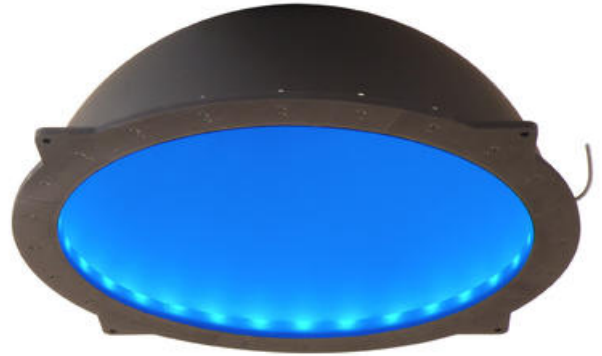

ADVANCED ILLUMINATION DL080 DIFFUSE LIGHT

Large Area

DL080-530IC
Ai Large Area Diffuse Light, Green, IC2

- 698.5mm (27.5") outside diameter
- Diffuse illumination for inspecting specular objects
- Designed for large object inspections

PRODUCT DESCRIPTION

TECHNICAL DATA

TECHNICAL DATA

Wavelength	530
------------	-----