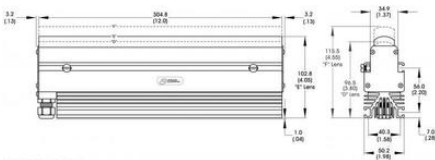

PRODUCT DESCRIPTION

TECHNICAL DATA

TECHNICAL DATA

Wavelength	470