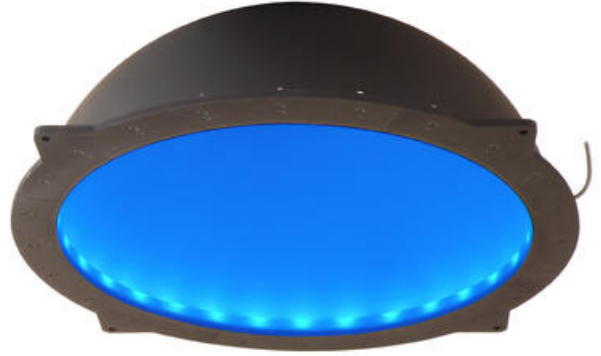

## ADVANCED ILLUMINATION DL180 DIFFUSE LIGHT

Large Area

DL180-455C5  
Ai Large Area Diffuse Light, Blue, C5

- Large 1.12 meter (44") dome
- Diffuse dome for inspecting specular objects
- Designed for large object inspections