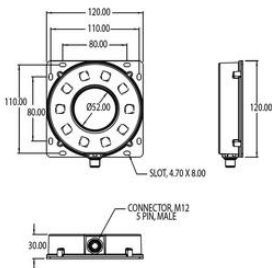

ADVANCED ILLUMINATION RL-S052120 EUROBRITE RING LIGHT

Strobe/Continuous

RL-S052120M-470
Ai EuroBrite™ Ring Light, Medium Lens, Blue

- On-board smart driver - seamless strobe or continuous
- Robust, sealed IP67 enclosure
- Highly cost effective
- Easy M12X1 connection

PRODUCT DESCRIPTION

TECHNICAL DATA

TECHNICAL DATA

Wavelength

470

Length (mm)	120
Width (mm)	120
Height (mm)	30

Dimensions are in millimeters