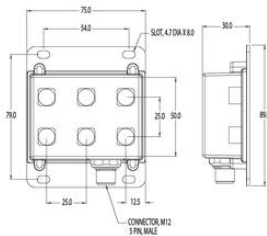

ADVANCED ILLUMINATION SL-S050075 SPOT LIGHT

EuroBrite™ Strobe/Continuous

SL-S050075M-470
Ai EuroBrite™ spot light, 50mm, Medium Lens, Blue

- Cost-effective, feature-rich design
- Robust, sealed IP67 enclosure
- On-board smart driver - seamless strobe or continuous

PRODUCT DESCRIPTION

TECHNICAL DATA

TECHNICAL DATA

Wavelength	470
-------------------	-----

Length (mm)	89
Width (mm)	75
Height (mm)	30

Dimensions are in millimeters.