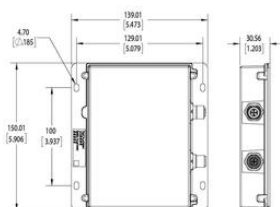

ADVANCED ILLUMINATION SL-S100150 LARGE SPOT LIGHT

EuroBrite™ Strobe/Continuous

SL-S100150M-470
Ai EuroBrite™ spot light, 100mm, Medium Lens, Blue

- Twice the size and power of the SL-S050075
- Cost-effective, feature-rich design
- Robust, sealed IP67 enclosure
- On-board smart driver - seamless strobe or continuous

PRODUCT DESCRIPTION

TECHNICAL DATA

TECHNICAL DATA

Wavelength	470
-------------------	-----

Length (mm)	150
Width (mm)	139
Height (mm)	30

Dimensions are in millimeters (inches)