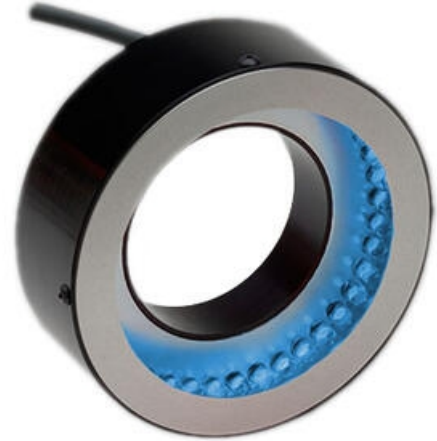

ADVANCED ILLUMINATION RL3940 DARK FIELD RING LIGHTING

Powerful

RL3940-47024
 AI RL3940 470 24V

- Lighting for low angles in a compact format, only 100 mm in diameter

PRODUCT DESCRIPTION TECHNICAL DATA

TECHNICAL DATA

Wavelength	470
-------------------	-----