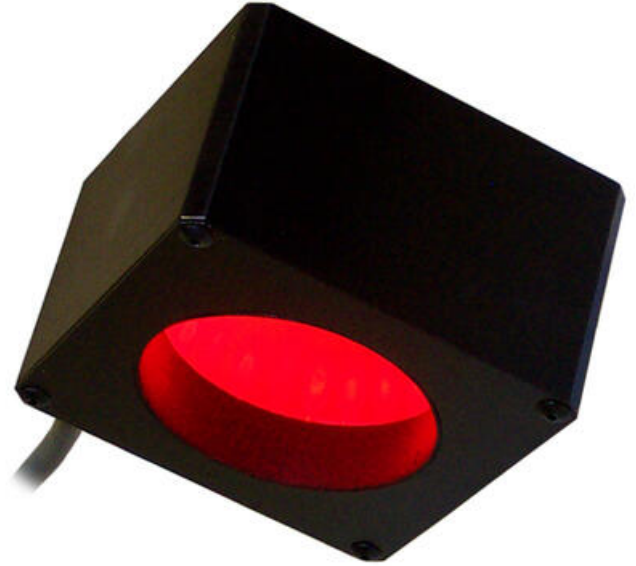

# ADVANCED ILLUMINATION DL2230 DIFFUSE LIGHT

General Purpose

DL2230-470I3  
 Ai Diffuse Light, Blue, I3

- A modified, extremely efficient integrating light source
- Compact, space saving design - ideally suited for inspecting small, specular objects
- Wide range of wavelengths