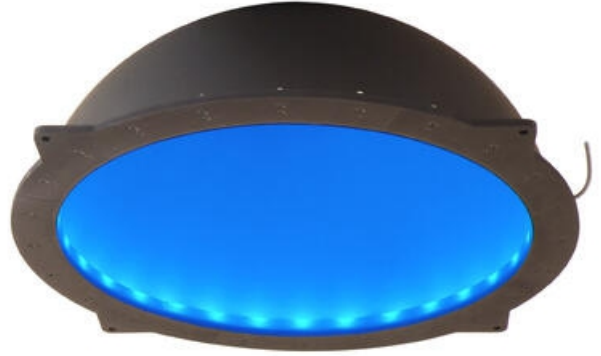

ADVANCED ILLUMINATION DL080 DIFFUSE LIGHT

Large Area

DL080-530IC
Ai Large Area Diffuse Light, Green, IC2

- 698.5mm (27.5") outside diameter
- Diffuse illumination for inspecting specular objects
- Designed for large object inspections

PRODUCT DESCRIPTION

TECHNICAL DATA

TECHNICAL DATA

Wavelength

530