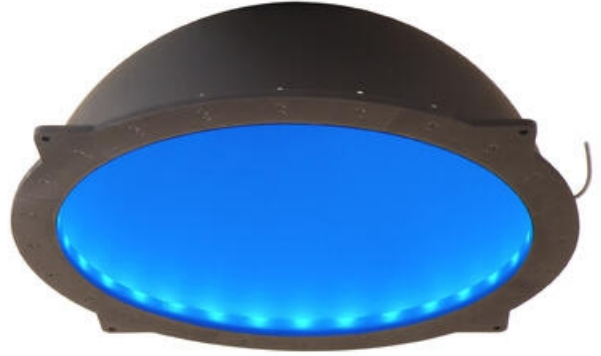

## ADVANCED ILLUMINATION DL180 DIFFUSE LIGHT

Large Area

DL180-455C5  
Ai Large Area Diffuse Light, Blue, C5

- Large 1.12 meter (44") dome
- Diffuse dome for inspecting specular objects
- Designed for large object inspections