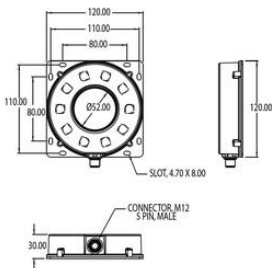

ADVANCED ILLUMINATION RL-S052120 EUROBRITE RING LIGHT

Strobe/Continuous

RL-S052120M-470
 Ai EuroBrite™ Ring Light, Medium Lens, Blue

- On-board smart driver - seamless strobe or continuous
- Robust, sealed IP67 enclosure
- Highly cost effective
- Easy M12X1 connection

PRODUCT DESCRIPTION

TECHNICAL DATA

TECHNICAL DATA

Wavelength	470
-------------------	-----

Length (mm)	120
Width (mm)	120
Height (mm)	30

Dimensions are in millimeters

Length (mm)	120
Width (mm)	120
Height (mm)	30

Dimensions are in millimeters