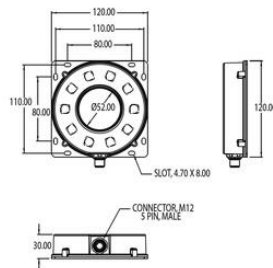

PRODUCT DESCRIPTION

TECHNICAL DATA

TECHNICAL DATA

Wavelength	470
-------------------	-----

Length (mm)	120
Width (mm)	120
Height (mm)	30

Dimensions are in millimeters

Length (mm)	120
Width (mm)	120
Height (mm)	30

Dimensions are in millimeters