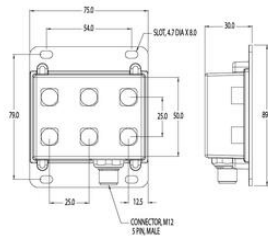

PRODUCT DESCRIPTION

TECHNICAL DATA

TECHNICAL DATA

Wavelength	470
-------------------	------------

Length (mm)	89
Width (mm)	75
Height (mm)	30

Dimensions are in millimeters.

Length (mm)	89
Width (mm)	75
Height (mm)	30

Dimensions are in millimeters.