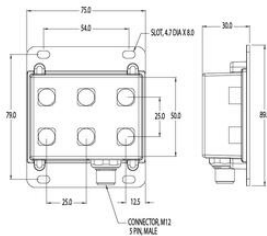

PRODUCT DESCRIPTION

TECHNICAL DATA

TECHNICAL DATA

Wavelength	470
-------------------	------------

Length (mm)	89
Width (mm)	75
Height (mm)	30

Dimensions are in millimeters.

Length (mm)	89
Width (mm)	75
Height (mm)	30

Dimensions are in millimeters.