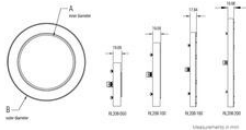

Mechanical Specifications