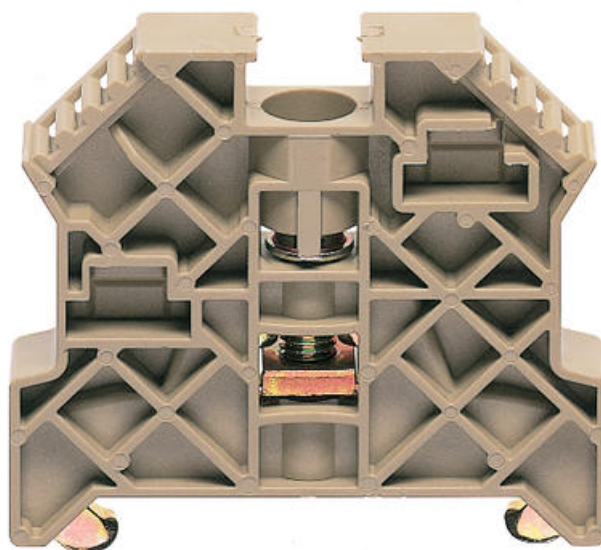

END STOPS - TS35/TS32 & TS15

TS 15, TS 32, TS35

2005.2

ES 35 Beige, Compact TS35 screw end stop

- Compact & heavy duty versions
- Material polyamide 6.6
- Snap on or Screw mounting

PRODUCT DESCRIPTION

TECHNICAL DATA

GENERAL DATA

Colour	Beige
Mounting	TS 35

DIMENSIONS

Length	45,5 mm
Width	7,5 mm
Height	31 mm

MATERIALS

Material	Polyamide 6.6
Flammability class	UL94-V2
Operating temperature from	-40 °C
Operating temperature to	105 °C