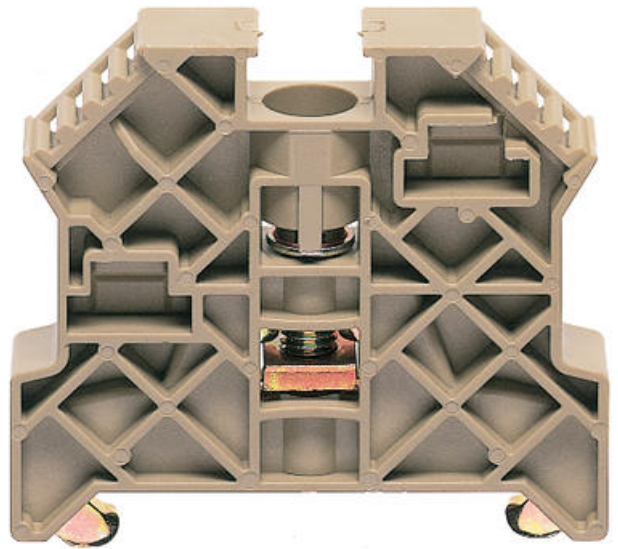

END STOPS - TS35/TS32 & TS15

TS 15, TS 32, TS35

2005.2

ES 35 Beige, Compact TS35 screw end stop

- Compact & heavy duty versions
- Material polyamide 6.6
- Snap on or Screw mounting

**PRODUCT DESCRIPTION****TECHNICAL DATA****GENERAL DATA**

Colour	Beige
Mounting	TS 35

DIMENSIONS

Length	45,5 mm
Width	7,5 mm
Height	31 mm

MATERIALS

Material	Polyamide 6.6
Flammability class	UL94-V2
Operating temperature from	-40 °C
Operating temperature to	105 °C