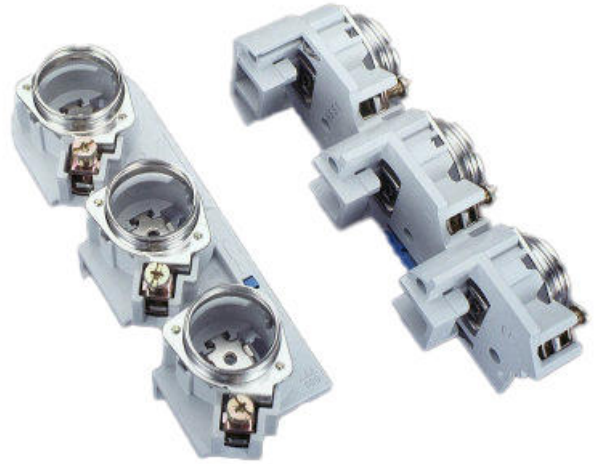

**wöhner**

## **D-FUSE BASES 57MM**

31442000

D-fuse base, busbar mounted, 57mm

- 57mm
- E33 / 3P
- Screw-in gauge ring
- For busbars 12, 15, 20, 25, 30 x 5, 10 and section busbars