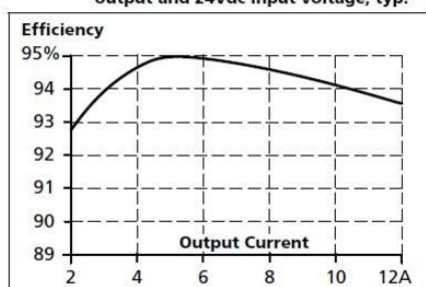

Output voltage min	24 V DC
--------------------	---------

Output voltage	24 V DC
Output voltage max	28 V DC
Power	240 W
Output current	10 A

EFFICIENCY / LIFETIME / MTBF

Life span	103000 h @ 24 V DC, 10 A, 40 °C
Efficiency	94,2 %
MTBF (IEC 61709)	731000 h @ 24 V DC, 10 A, 40 °C

DIMENSIONS

Weight	0,5 kg
Depth	117 mm
Width	42 mm
Height	124 mm

OTHER

IP class	IP20
Startup delay	200 ms
Ripple max	50 mV pp
Power drop from +60 °C to +70 °C	6 W/°C
Clamp type	Screw
Temperature min without derating	-25 °C
Series	Dimension C
Keep time	Typ. 4 ms @ 24 V DC
Approvals	CE, UL
Temperature max without derating	60 °C
Material protection	Aluminium
Type Power Supply	DC-DC

Fig. 7-1 Efficiency vs. output current at 24V output and 24Vdc input voltage, typ.

Fig. 5-1 Output voltage vs. output current at 24Vdc input voltage, typ.

Allowable Output Current at 24V