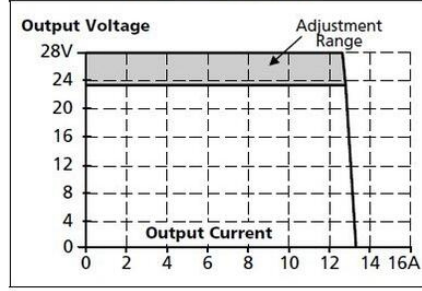

DIMENSIONS

Weight	0,5 kg
Depth	117 mm
Width	42 mm
Height	124 mm

OTHER

IP class	IP20
Startup delay	200 ms
Ripple max	50 mV pp
Power drop from +60 °C to +70 °C	6 W/°C
Clamp type	Screw
Temperature min without derating	-25 °C
Series	Dimension C
Keep time	Typ. 4 ms @ 24 V DC
Approvals	CE, UL
Temperature max without derating	60 °C
Material protection	Aluminium
Type Power Supply	DC-DC

Fig. 7-1 Efficiency vs. output current at 24V output and 24Vdc input voltage, typ.

Fig. 5-1 Output voltage vs. output current at 24Vdc input voltage, typ.

Allowable Output Current at 24V