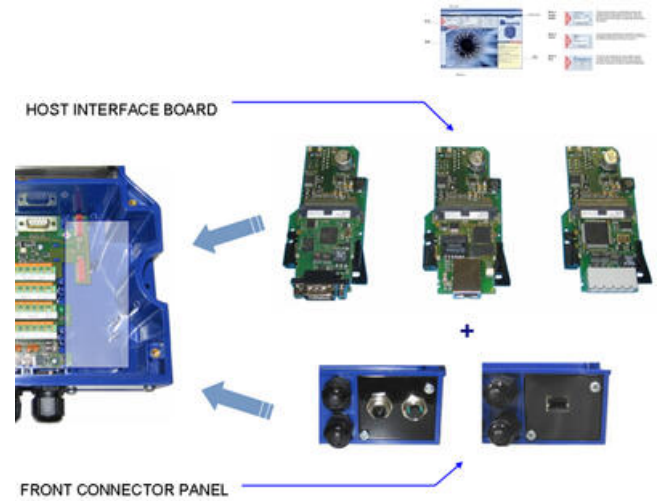

DATALOGIC - NETWORK CARDS

BM100

Datalogic backup and addressing module for CBX box

- Add in cards for CBX500 & CBX100
- Backup modules
- Fieldbus cards for ProfiBus and Profinet

PRODUCT DESCRIPTION