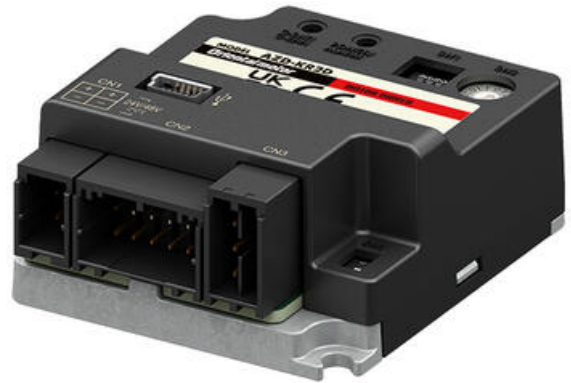

ORIENTAL MOTOR AZD-KR2D MINI DRIVER WITH PULSE DRIVER AND MODBUS (RTU)

AZD-KR2D
AZ series DC input Mini Driver with pulse driver and Modbus (rtu)

- Compact design for small spaces
- Suitable for battery power (DC input)
- Same drive for all power motors.
- Modbus (rtu)

PRODUCT DESCRIPTION