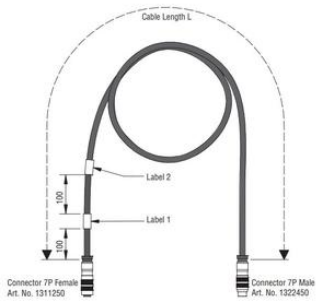

ORLACO DYNAMIC MAST CABLE

ORL0301731

Cable 15m 4P Molded Connector

- Soft surface with a small bend radius
- M16 4-pole cast contacts or M16 7-pole cast contacts
- -40 to +85 °C

PRODUCT DESCRIPTION

Suitable for use in moving applications, for example, for a gear camera mounted on an arm, a excavator boom or on a truck with a tipping platform. Works well in the mast on your truck.

TECHNICAL DATA

Cable diameter	9 mm
Cable length	15000 mm
IP class	IP67
Material	PUR
Temperature operational max	85 °C
Temperature operational min	-40 °C
Type	Analogue

Units in mm

Label 2
030***0
YM

Label 1
Camera End