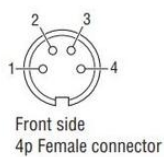

ORLACO DYNAMIC MAST CABLE

ORL0301731

Cable 15m 4P Molded Connector

- Soft surface with a small bend radius
- M16 4-pole cast contacts or M16 7-pole cast contacts
- -40 to +85 °C

PRODUCT DESCRIPTION

Suitable for use in moving applications, for example, for a gear camera mounted on an arm, a excavator boom or on a truck with a tipping platform. Works well in the mast on your truck.

TECHNICAL DATA

Cable diameter	9 mm
Cable length	15000 mm
IP class	IP67
Material	PUR
Temperature operational max	85 °C
Temperature operational min	-40 °C
Type	Analogue

Units in mm

Label 2
030***0
YM

Label 1
Camera End