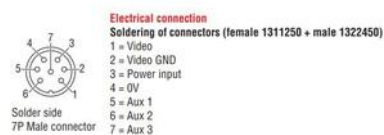

ORLACO DYNAMIC MAST CABLE

ORL0301731

Cable 15m 4P Molded Connector

- Soft surface with a small bend radius
- M16 4-pole cast contacts or M16 7-pole cast contacts
- -40 to +85 °C

PRODUCT DESCRIPTION

Suitable for use in moving applications, for example, for a gear camera mounted on an arm, a excavator boom or on a truck with a tipping platform. Works well in the mast on your truck.

TECHNICAL DATA

Cable diameter	9 mm
Cable length	15000 mm
IP class	IP67
Material	PUR
Temperature operational max	85 °C
Temperature operational min	-40 °C
Type	Analogue

Units in mm

Label 2
030***0
YM

Label 1
Camera End