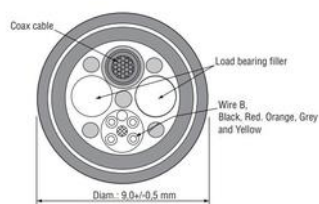

ORLACO DYNAMIC MAST CABLE

ORL0301731

Cable 15m 4P Molded Connector

- Soft surface with a small bend radius
- M16 4-pole cast contacts or M16 7-pole cast contacts
- -40 to +85 °C

PRODUCT DESCRIPTION

Suitable for use in moving applications, for example, for a gear camera mounted on an arm, a excavator boom or on a truck with a tipping platform. Works well in the mast on your truck.

TECHNICAL DATA

Cable diameter	9 mm
Cable length	15000 mm
IP class	IP67
Material	PUR
Temperature operational max	85 °C
Temperature operational min	-40 °C
Type	Analogue

Units in mm

Label 2
030***0
YM

Label 1
Camera End