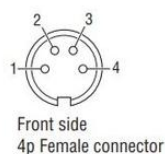

ORLACO DYNAMIC MAST CABLE

ORL0301731

Cable 15m 4P Molded Connector

- Soft surface with a small bend radius
- M16 4-pole cast contacts or M16 7-pole cast contacts
- -40 to +85 °C

PRODUCT DESCRIPTION

Suitable for use in moving applications, for example, for a gear camera mounted on an arm, a excavator boom or on a truck with a tipping platform. Works well in the mast on your truck.

TECHNICAL DATA

Cable diameter	9 mm
Cable length	15000 mm
IP class	IP67
Material	PUR
Temperature operational max	85 °C
Temperature operational min	-40 °C
Type	Analogue

Units in mm

Label 2
030***0
YM

Label 1
Camera End