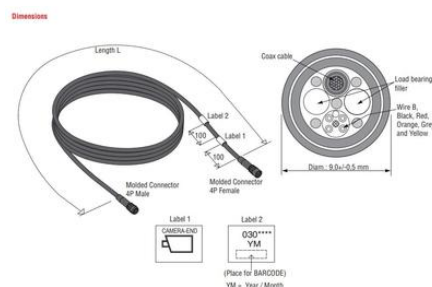

ORLACO DYNAMIC MAST CABLE

ORL0301731

Cable 15m 4P Molded Connector

- Soft surface with a small bend radius
- M16 4-pole cast contacts or M16 7-pole cast contacts
- -40 to +85 °C

PRODUCT DESCRIPTION

Suitable for use in moving applications, for example, for a gear camera mounted on an arm, a excavator boom or on a truck with a tipping platform. Works well in the mast on your truck.

TECHNICAL DATA

Cable diameter	9 mm
Cable length	15000 mm
IP class	IP67
Material	PUR
Temperature operational max	85 °C
Temperature operational min	-40 °C
Type	Analogue

Units in mm

Label 2
030***0
YM

Label 1
Camera End