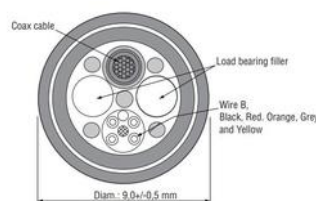

ORLACO DYNAMIC MAST CABLE

ORL0301731

Cable 15m 4P Molded Connector

- Soft surface with a small bend radius
- M16 4-pole cast contacts or M16 7-pole cast contacts
- -40 to +85 °C

PRODUCT DESCRIPTION

Suitable for use in moving applications, for example, for a gear camera mounted on an arm, a excavator boom or on a truck with a tipping platform. Works well in the mast on your truck.

TECHNICAL DATA

Cable diameter	9 mm
Cable length	15000 mm
IP class	IP67
Material	PUR
Temperature operational max	85 °C
Temperature operational min	-40 °C
Type	Analogue

Units in mm

Label 2
030***0
YM

Label 1
Camera End