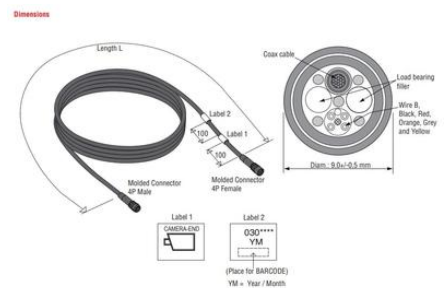

ORLACO DYNAMIC MAST CABLE

ORL0301731

Cable 15m 4P Molded Connector

- Soft surface with a small bend radius
- M16 4-pole cast contacts or M16 7-pole cast contacts
- -40 to +85 °C

PRODUCT DESCRIPTION

Suitable for use in moving applications, for example, for a gear camera mounted on an arm, a excavator boom or on a truck with a tipping platform. Works well in the mast on your truck.

TECHNICAL DATA

Cable diameter	9 mm
Cable length	15000 mm
IP class	IP67
Material	PUR
Temperature operational max	85 °C
Temperature operational min	-40 °C
Type	Analogue

Units in mm

Label 2
030***0
YM

Label 1
Camera End