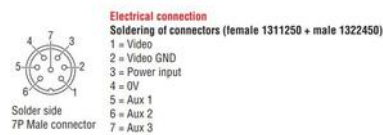

ORLACO DYNAMIC MAST CABLE

ORL0301731

Cable 15m 4P Molded Connector

- Soft surface with a small bend radius
- M16 4-pole cast contacts or M16 7-pole cast contacts
- -40 to +85 °C

PRODUCT DESCRIPTION

Suitable for use in moving applications, for example, for a gear camera mounted on an arm, a excavator boom or on a truck with a tipping platform. Works well in the mast on your truck.

TECHNICAL DATA

Cable diameter	9 mm
Cable length	15000 mm
IP class	IP67
Material	PUR
Temperature operational max	85 °C
Temperature operational min	-40 °C
Type	Analogue

Units in mm

Label 2
030***0
YM

Label 1
Camera End