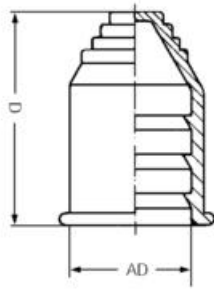

**RQE END CAP**

5030.012.207

End cap RQE AD10 Black

- TPE
- Temperature range from -40 °C to +120 °C

**PRODUCT DESCRIPTION**

End cap RQE, available in black or grey color.

TECHNICAL DATA

Colour	Black
Hose dimension AD	10
Material	thermoplastic
Pack size	50
Temperature operational max	120 °C
Temperature operational min	-40 °C
Weight kg / 100 ± 10%	0,16

		AD	D
Grey	Black		
5030.012.007	5030.012.207	10,0	29,0
5030.013.009	5030.012.209	13,0	32,5
5030.012.011	5030.012.211	15,8	36,5
5030.012.013	5030.012.213	18,5	37,5
5030.012.016	5030.012.216	21,2	37,5
5030.012.021	5030.012.221	28,5	40,2
5030.012.029	5030.012.229	34,5	44,2
5030.012.036	5030.012.236	42,5	46,0