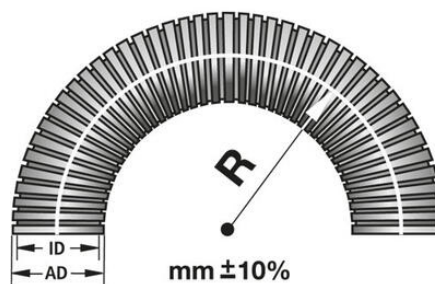

## FLEXAGRAFF® - CU-PU PROTECTIVE CONDUIT

2540.707.011

FLEXAgraff-CU-PU AD14 11x15 mm metal conduit  
 green

- Galvanized steel, copper braiding, PU sheathing
- Resistant against oils and chemicals
- Liquid-tight

### PRODUCT DESCRIPTION

FLEXAgraff® - CU-PU metal conduit is made from galvanized steel and is covered with an overall copper braiding and PU sheathing. Good EMC characteristics. IP68 rated.

### TECHNICAL DATA

Approvals	EMC, VDE
Bending radius $\pm 10\%$ dynamic	125
Bending radius -10% static	50
Hose dimension AD	14
Inner dimensions	11 mm
Outer dimensions	15 mm
Pack size	25 m
Temperature operational max	100 °C
Temperature operational min	-50 °C
Weight / m	0,113