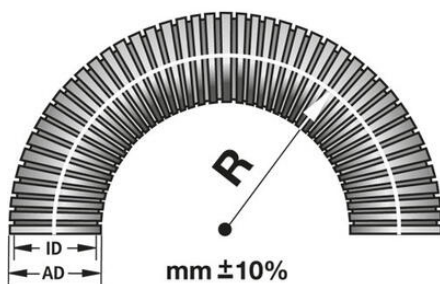

## FLEXAGRAFF® - CU-PU PROTECTIVE CONDUIT

2540.707.011

FLEXAgraff-CU-PU AD14 11x15 mm metal conduit  
 green

- Galvanized steel, copper braiding, PU sheathing
- Resistant against oils and chemicals
- Liquid-tight

### PRODUCT DESCRIPTION

FLEXAgraff® - CU-PU metal conduit is made from galvanized steel and is covered with an overall copper braiding and PU sheathing. Good EMC characteristics. IP68 rated.

### TECHNICAL DATA

Approvals	EMC, VDE
Bending radius $\pm 10\%$ dynamic	125
Bending radius -10% static	50
Hose dimension AD	14
Inner dimensions	11 mm
Outer dimensions	15 mm
Pack size	25 m
Temperature operational max	100 °C
Temperature operational min	-50 °C
Weight / m	0,113