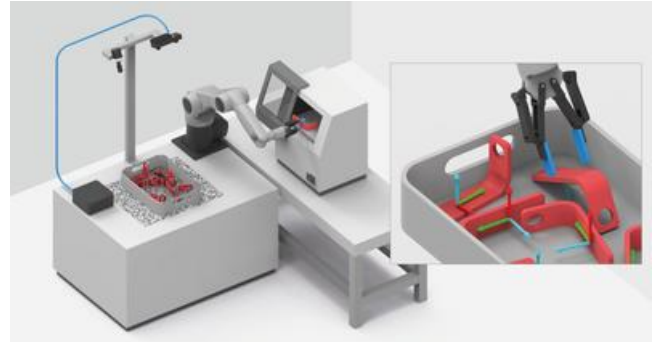

BASLER STEREO APPLICATION SOFTWARE

20051
3D TagDetect Module, included with cameras.
detection of Apriltags and QR codes

PRODUCT DESCRIPTION