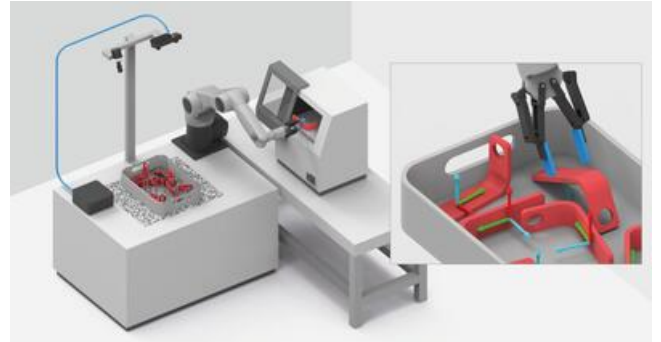

## BASLER STEREO APPLICATION SOFTWARE

20051  
3D TagDetect Module, included with cameras.  
detection of Apriltags and QR codes